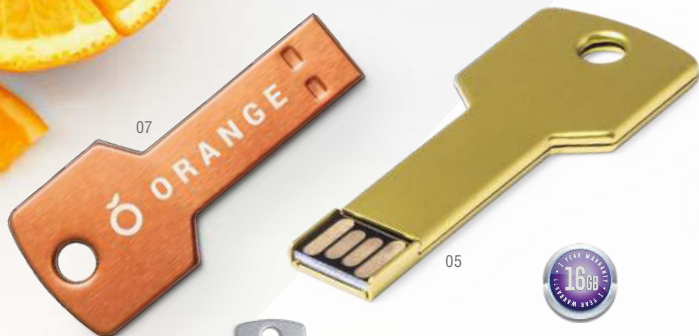

PERMANENT STOCK

Fixing 16GB 5846

Memória USB. Alumínio.

Memória USB. Alumínio.

USB Memory. Aluminium.

2,4 x 5,7 x 0,3 cm
200
Print Code: D(4), L1